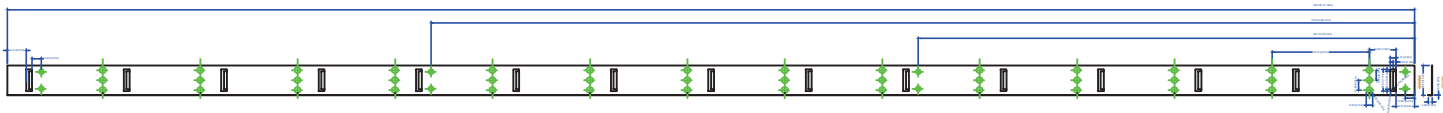

Installation Sheathing With Track

Installation Batten With Track

Corner Installation

Siding Sheathing Fastener

Siding Batten Fastener

Joist Span

Front view

Side view

## Sheathing Fastener Profile

Front view

Side view

## Fast Track Overview

Front view

Side view

# Fast Track Profile

Random 462.5mm Center to Center

Staggered 462.5mm Center to Center