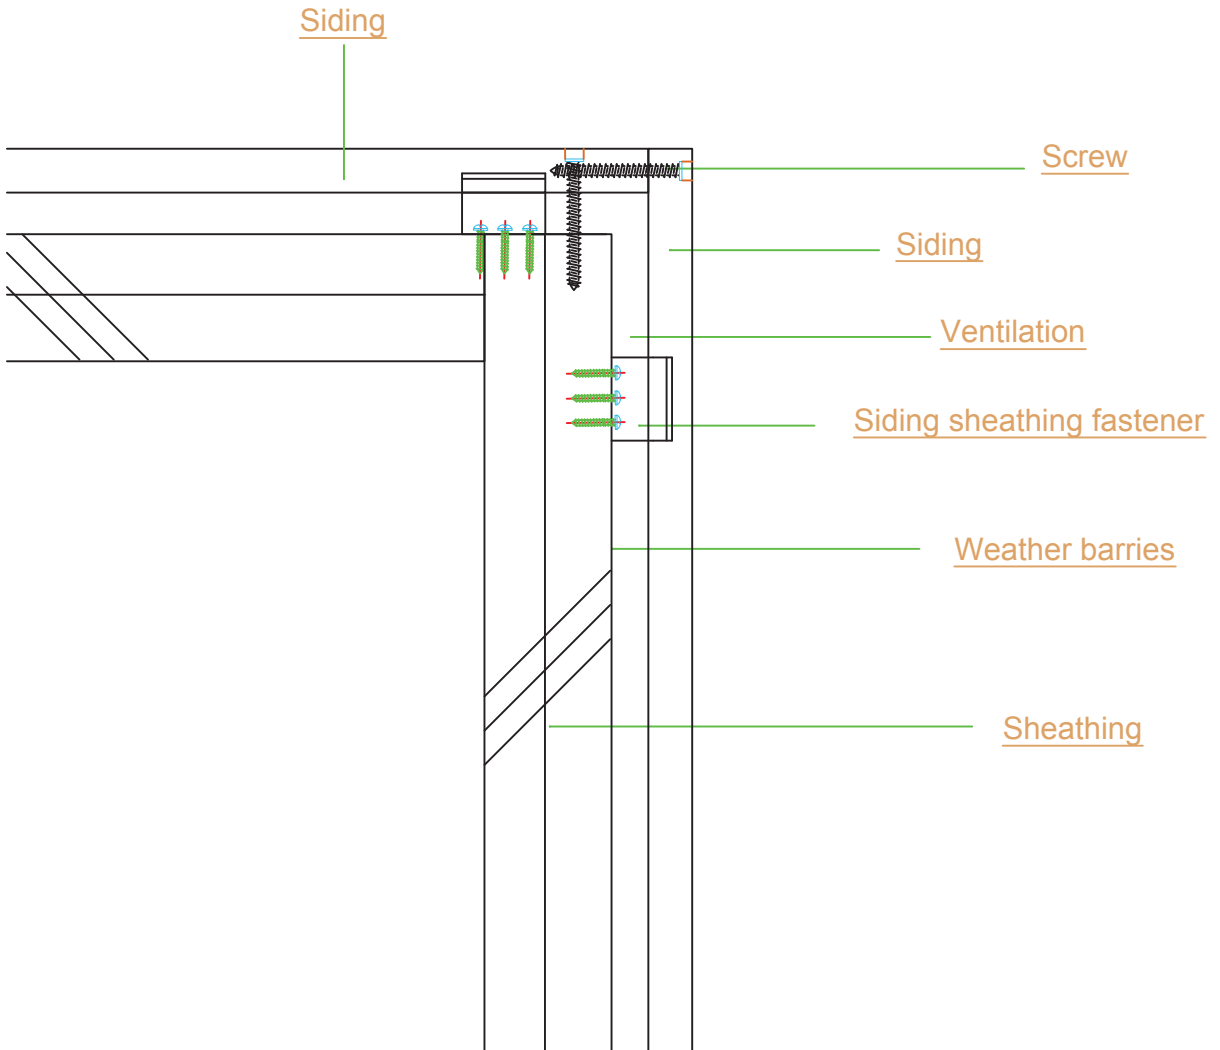

Installation Sheathing With Track

Installation Batten With Track

Corner Installation

Siding Sheathing Fastener

Siding Batten Fastener

Joist Span

Front view

Side view

## Sheathing Fastener Profile

Front view

Side view

## Batten Fastener Profile

# Fast Track Profile

Random 462.5mm Center to Center

Staggered 462.5mm Center to Center