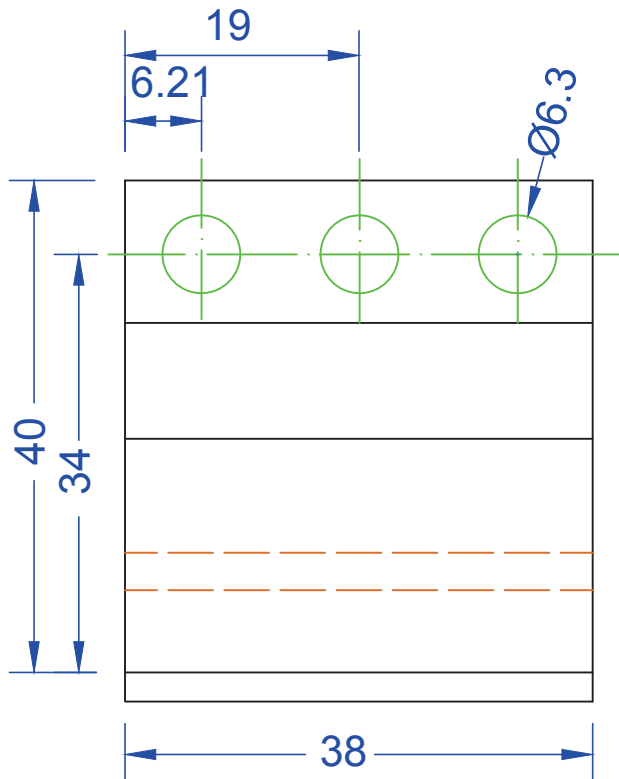

Installation Sheathing With Track

Installation Batten With Track

Corner Installation

Siding Sheathing Fastener

Siding Batten Fastener

Joist Span

Front view

Side view

## Sheathing Fastener Profile

Front view

Side view

## Fast Track Overview

Front view

Side view

# Fast Track Profile

Random 462.5mm Center to Center

Staggered 462.5mm Center to Center