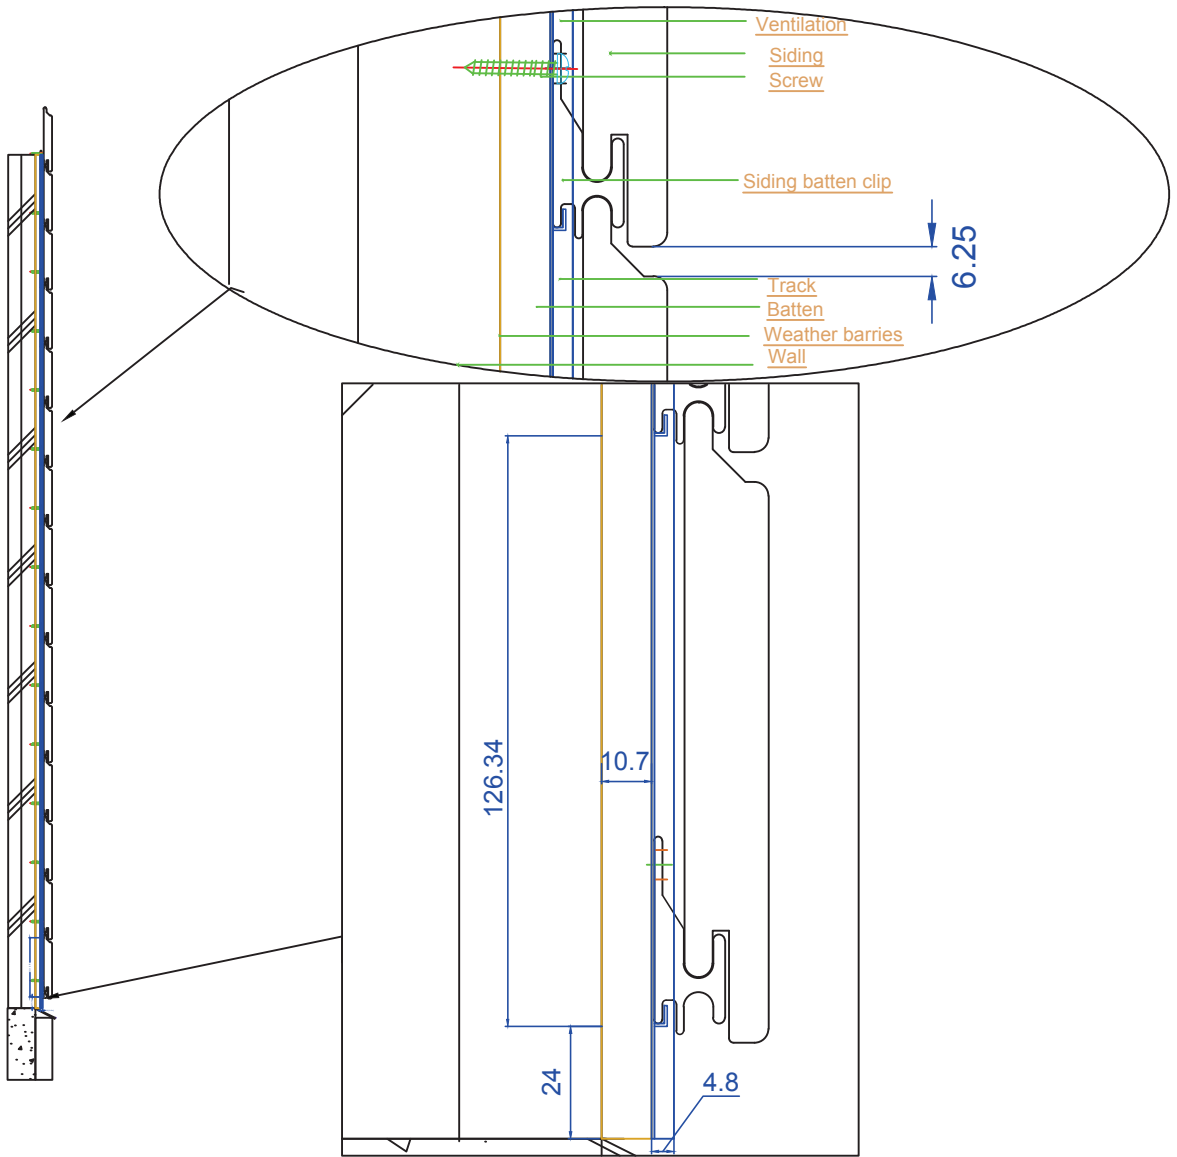

Installation Sheathing With Track

Installation Batten With Track

Corner Installation

Siding Sheathing Fastener

Siding Batten Fastener

Joist Span

Front view

Side view

## Sheathing Fastener Profile

Front view

Side view

## Batten Fastener Profile

# Fast Track Profile

Random 462.5mm Center to Center

Staggered 462.5mm Center to Center