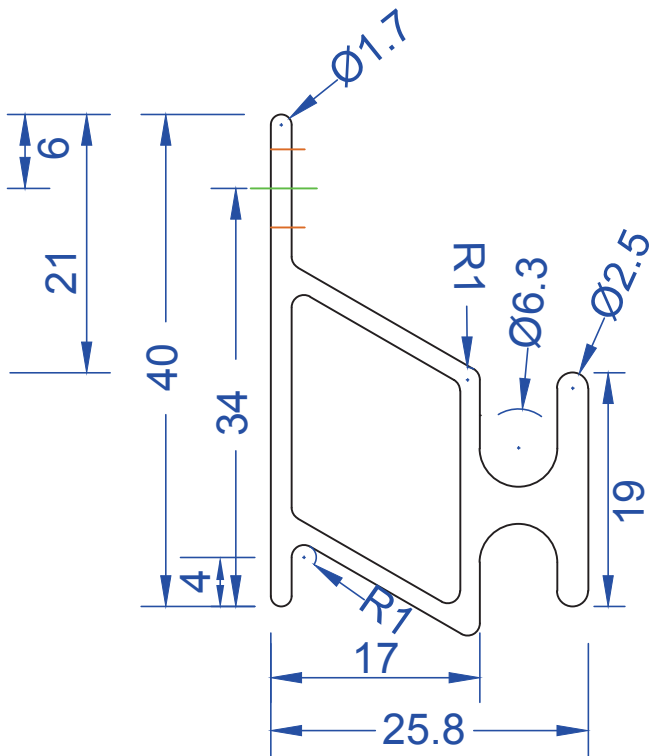

Installation Sheathing With Track

Installation Batten With Track

Corner Installation

Siding Sheathing Fastener

Siding Batten Fastener

Joist Span

Front view

Side view

## Sheathing Fastener Profile

Front view

Side view

## Batten Fastener Profile

# Fast Track Profile

Random 462.5mm Center to Center

Staggered 462.5mm Center to Center