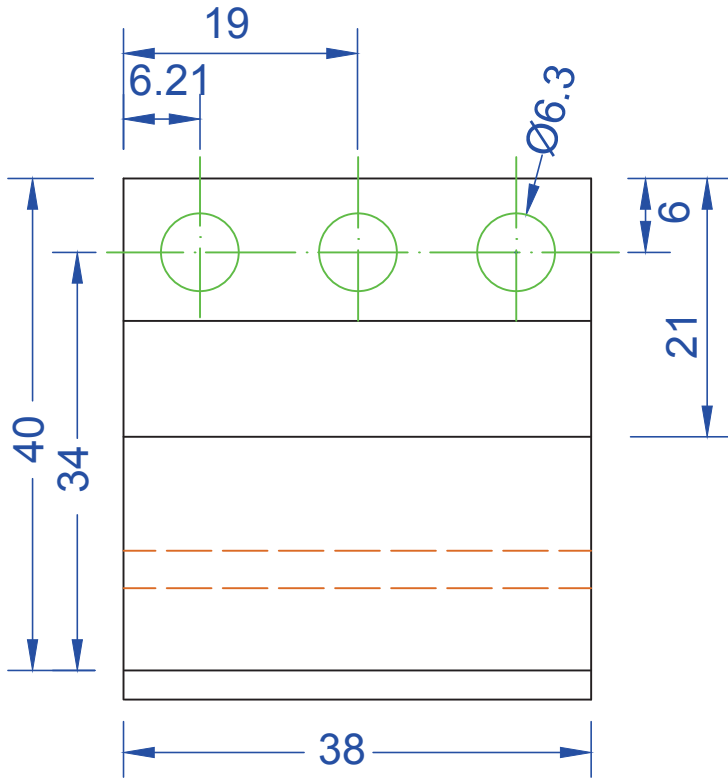

Installation Sheathing With Track

Installation Batten With Track

Corner Installation

Siding Sheathing Fastener

Siding Batten Fastener

Joist Span

Front view

Side view

## Sheathing Fastener Profile

Front view

Side view

## Batten Fastener Profile

# Fast Track Profile

Random 462.5mm Center to Center

Staggered 462.5mm Center to Center