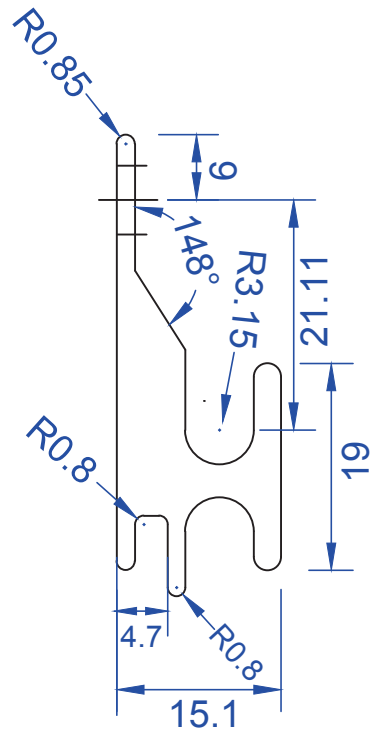

Installation Sheathing With Track

Installation Batten With Track

Corner Installation

Siding Sheathing Fastener

Siding Batten Fastener

Joist Span

Front view

Side view

## Sheathing Fastener Profile

Front view

Side view

## Fast Track Overview

Front view

Side view

# Fast Track Profile

Random 462.5mm Center to Center

Staggered 462.5mm Center to Center