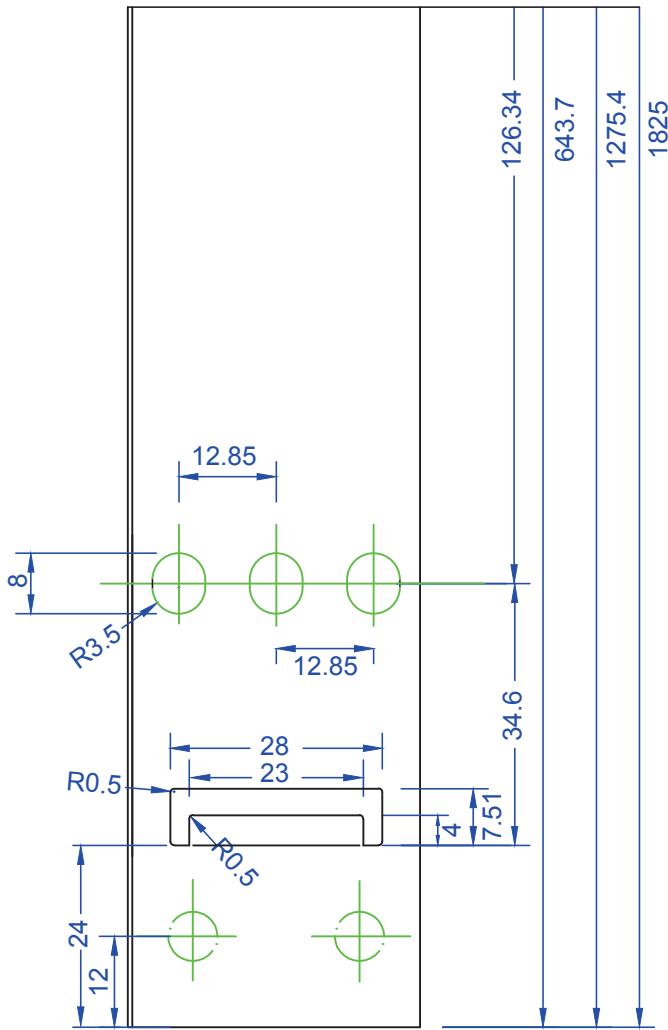

## Sheathing Fastener Profile

Front view

Side view

## Batten Fastener Profile

## Fast Track Overview

Front view

Side view

# Fast Track Profile

Random 462.5mm Center to Center

Staggered 462.5mm Center to Center